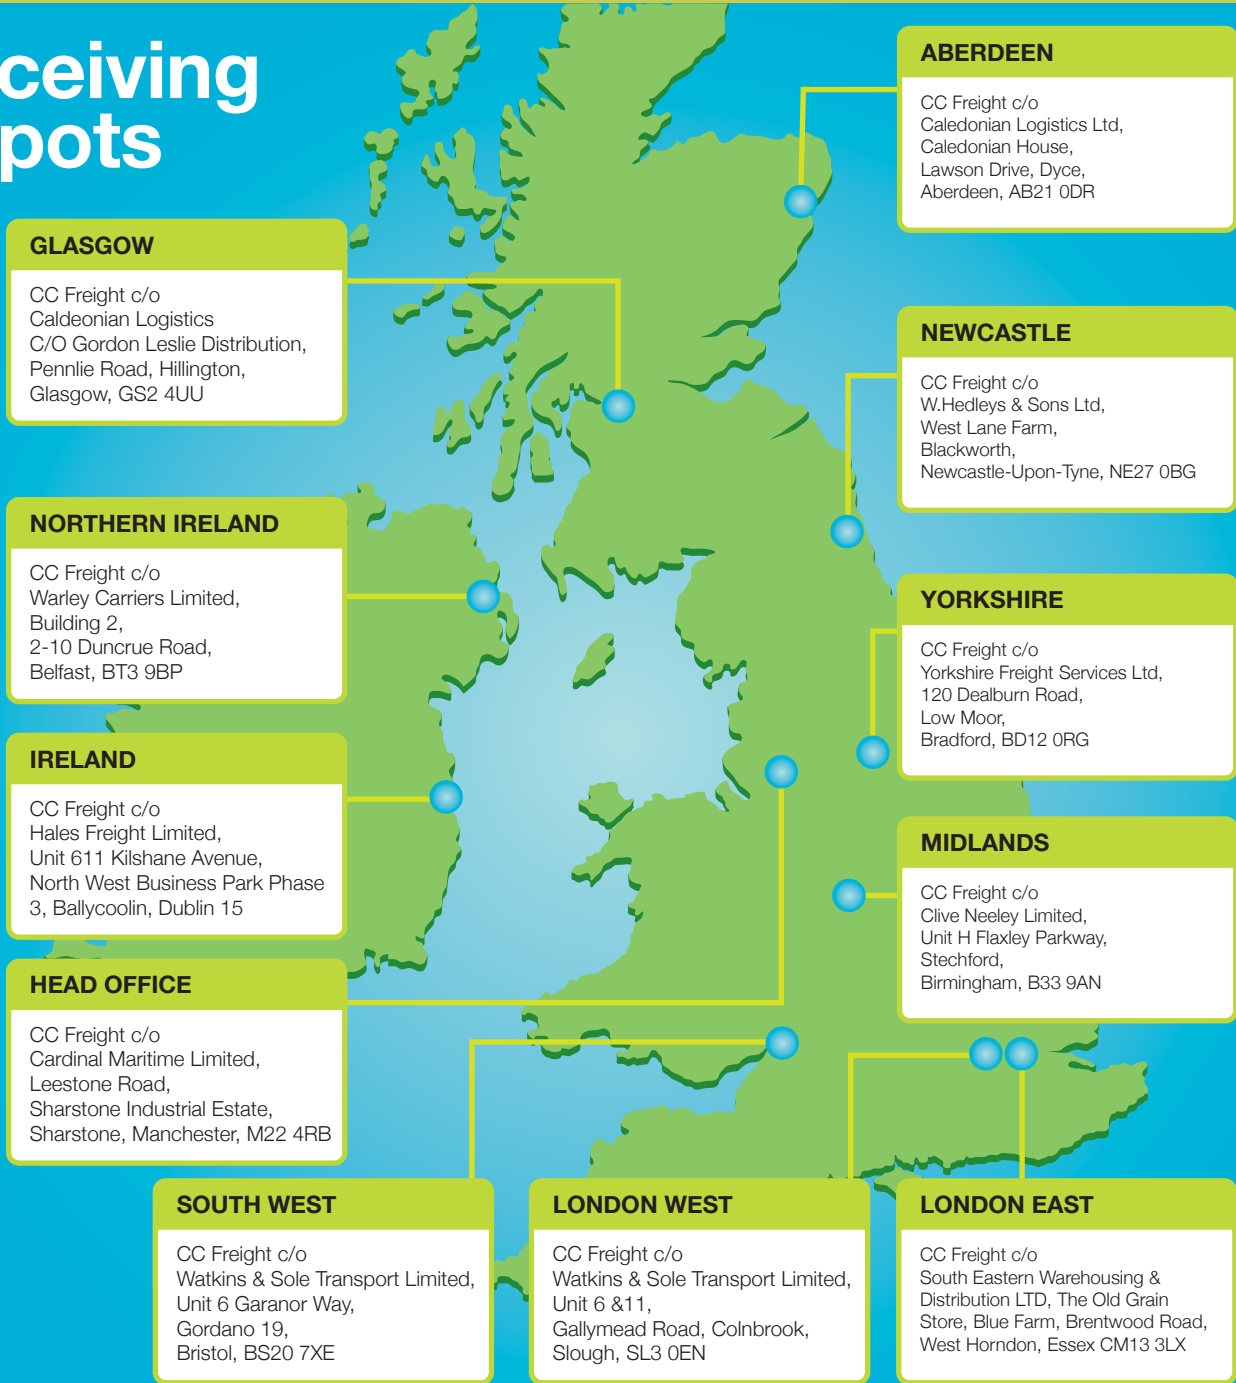

Receiving Depots

All collections are subject to acceptance by Chambers & Cook Freight Limited